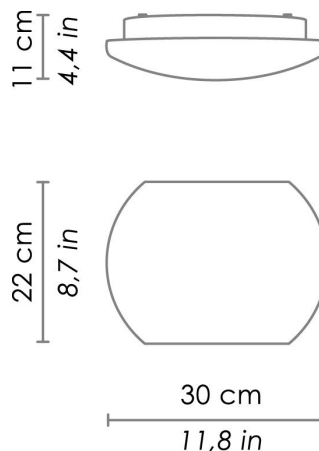

CHIUSA

WALL

Wall-ceiling lamps with diffuser in mouth-blown, satin-finish opal triplex glass; matt white painted metal frame. The product is suitable for indoor use only.

CODE	COLOR
ZA-LD550003-	White

DIMENSIONS AND HOLES

Dimensions	22 - 30 - 11 cm / 8,6 - 11,8 - 4,3 in

ILLUMINOTECHNICAL SPECIFICATIONS

Source	LED
Power LED	8,7 W
Total Watt	10 W
Lumen LED board	1310 lm
Lumen lamp	480 lm
Beam angle	130°
Colour temperature	3000 K
CRI	>80
Lamp Life	minimum 2 years guaranteed
Dimmer	TRIAC

ILLUMINOTECHNICAL SPECIFICATIONS

Driver	included
Voltage	120 V
Frequency	50/60 Hz